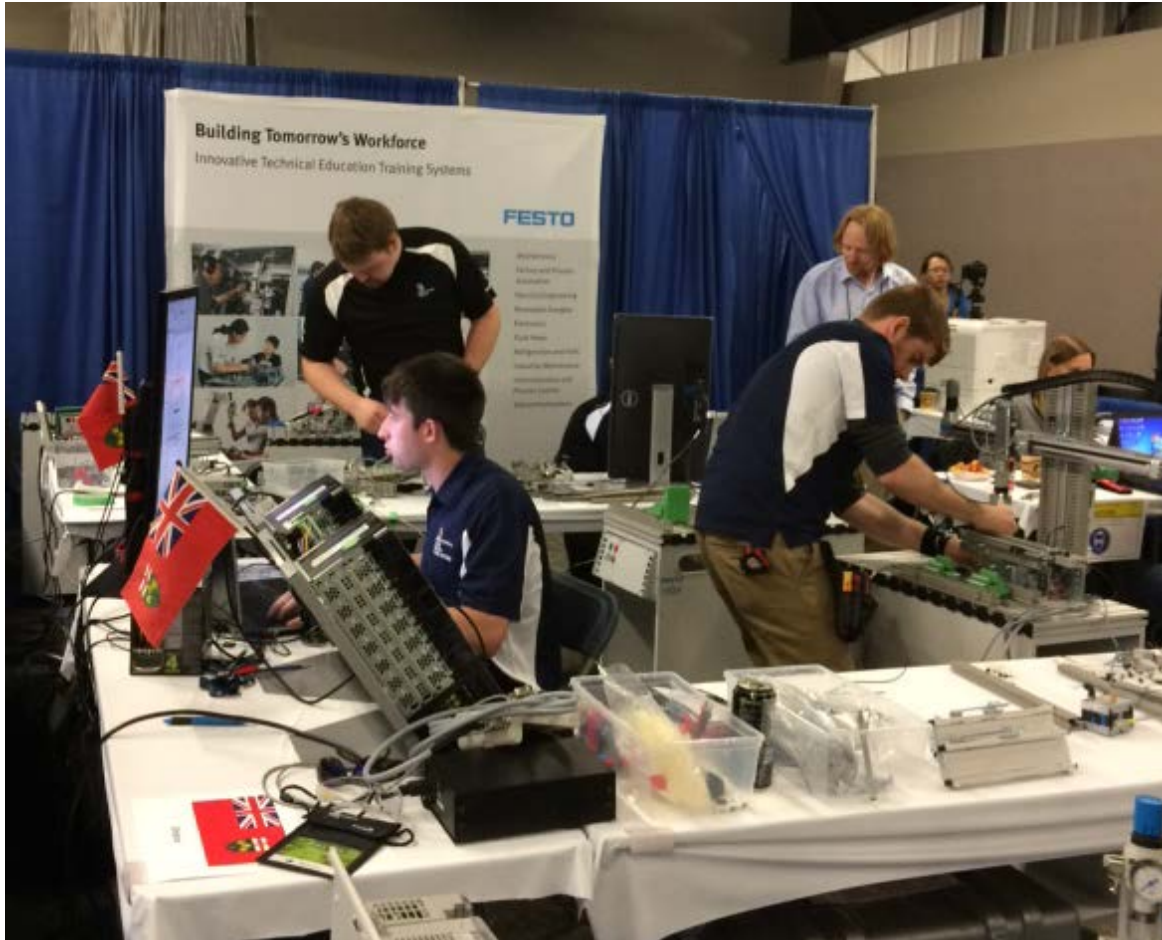

FESTO

Advanced Manufacturing

Festo and our Customers

Industry 4.0 Expertise – Increasing Productivity

LEGO “Plug and Produce” Solutions

Standardized and Pre-Engineered Solutions – Handling Guide Online

Implementing Industry 4.0 - Automated Distribution Centre in Mason, OH

Importance of Education

Building Tomorrow's Workforce

FESTO